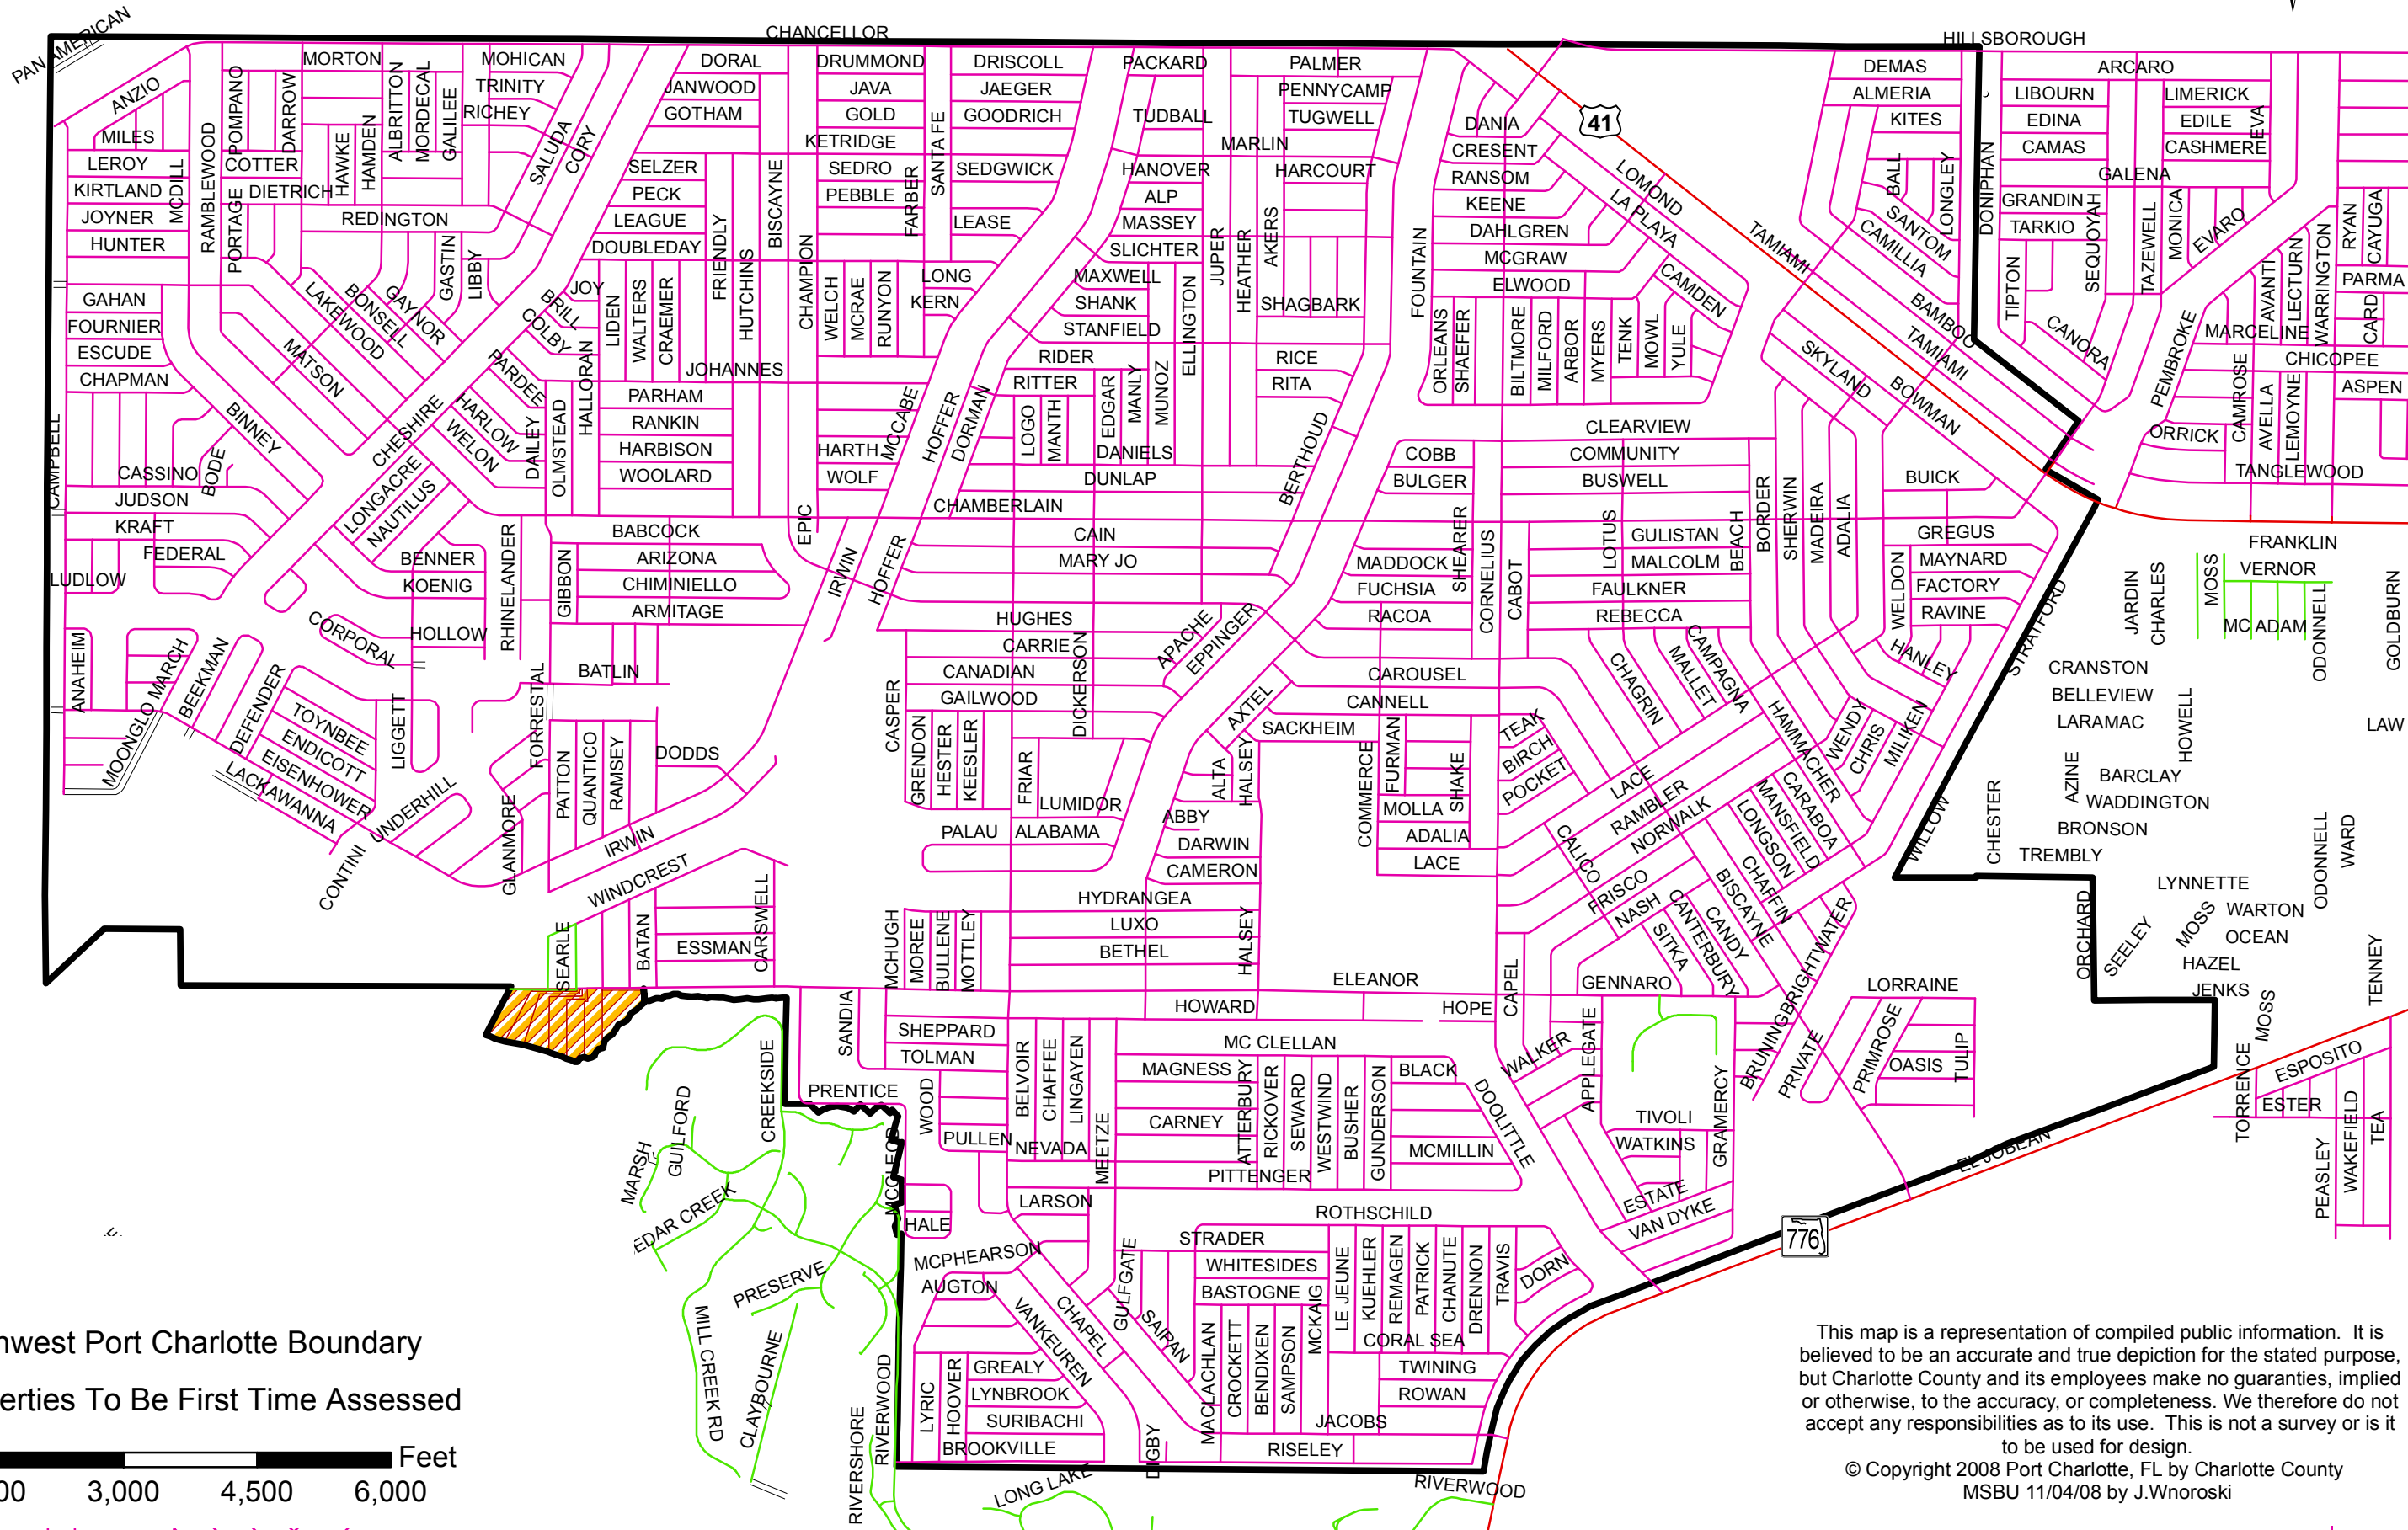

Northwest Port Charlotte Street & Drainage Unit

Legend

- Northwest Port Charlotte Boundary
- Properties To Be First Time Assessed

This map is a representation of compiled public information. It is believed to be an accurate and true depiction for the stated purpose, but Charlotte County and its employees make no guaranties, implied or otherwise, to the accuracy, or completeness. We therefore do not accept any responsibilities as to its use. This is not a survey or is it to be used for design.

© Copyright 2008 Port Charlotte, FL by Charlotte County
MSBU 11/04/08 by J.Wnoroski