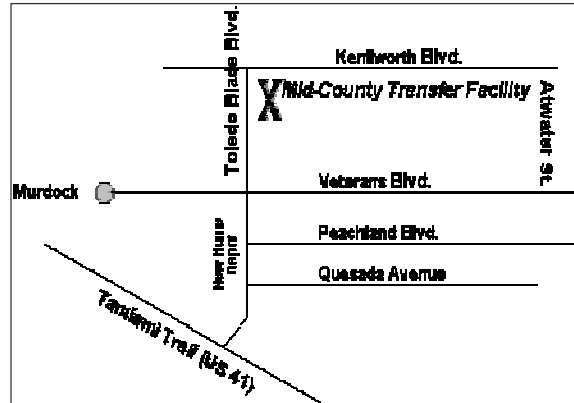

Your garage sale leftovers and other sorted (or unsorted) household items are welcomed and appreciated at either of **C.A.R.E.'s Project ReUse** locations:

CHARLOTTE COUNTY'S WEST CHARLOTTE MINI-TRANSFER & RECYCLING FACILITY:

Located at 7070 Environmental Way in East Englewood, near the South junction of Gulfstream and S.R. 776, just North of Gardens of Gulf Cove.

CHARLOTTE COUNTY'S MID-COUNTY MINI-TRANSFER & RECYCLING FACILITY:

Located at 19675 Kenilworth Boulevard in Port Charlotte, Northeast of the junction of Toledo Blade Boulevard and Veteran's Boulevard - Kenilworth runs parallel to Veteran's Boulevard.

C.A.R.E. is funded in part by Charlotte County; City of Punta Gorda; Florida Department of Health; United Way; VOCA; Florida Department of Children and Family Services; U.S. Department of Justice.

A copy of the official registration and information may be obtained from the Division of Consumer Services by calling (800) 435-7352 within Florida. Registration does not imply endorsement or recommendation by the State.

Registration Number: SC-007

All contributions are retained by The Center for Abuse and Rape Emergencies, Inc. (C.A.R.E.).

Mid-County Transfer Facility:

19675 Kenilworth Boulevard - Murdock, Florida
CARE ReUse Store: 941/324-3488
Tuesday thru Saturday