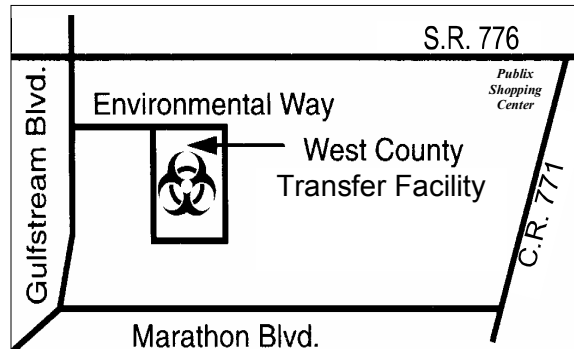

West Charlotte Transfer Facility:

7070 Environmental Way - Englewood, Florida
CARE ReUse Store: 941/697-8800
Tuesday thru Saturday