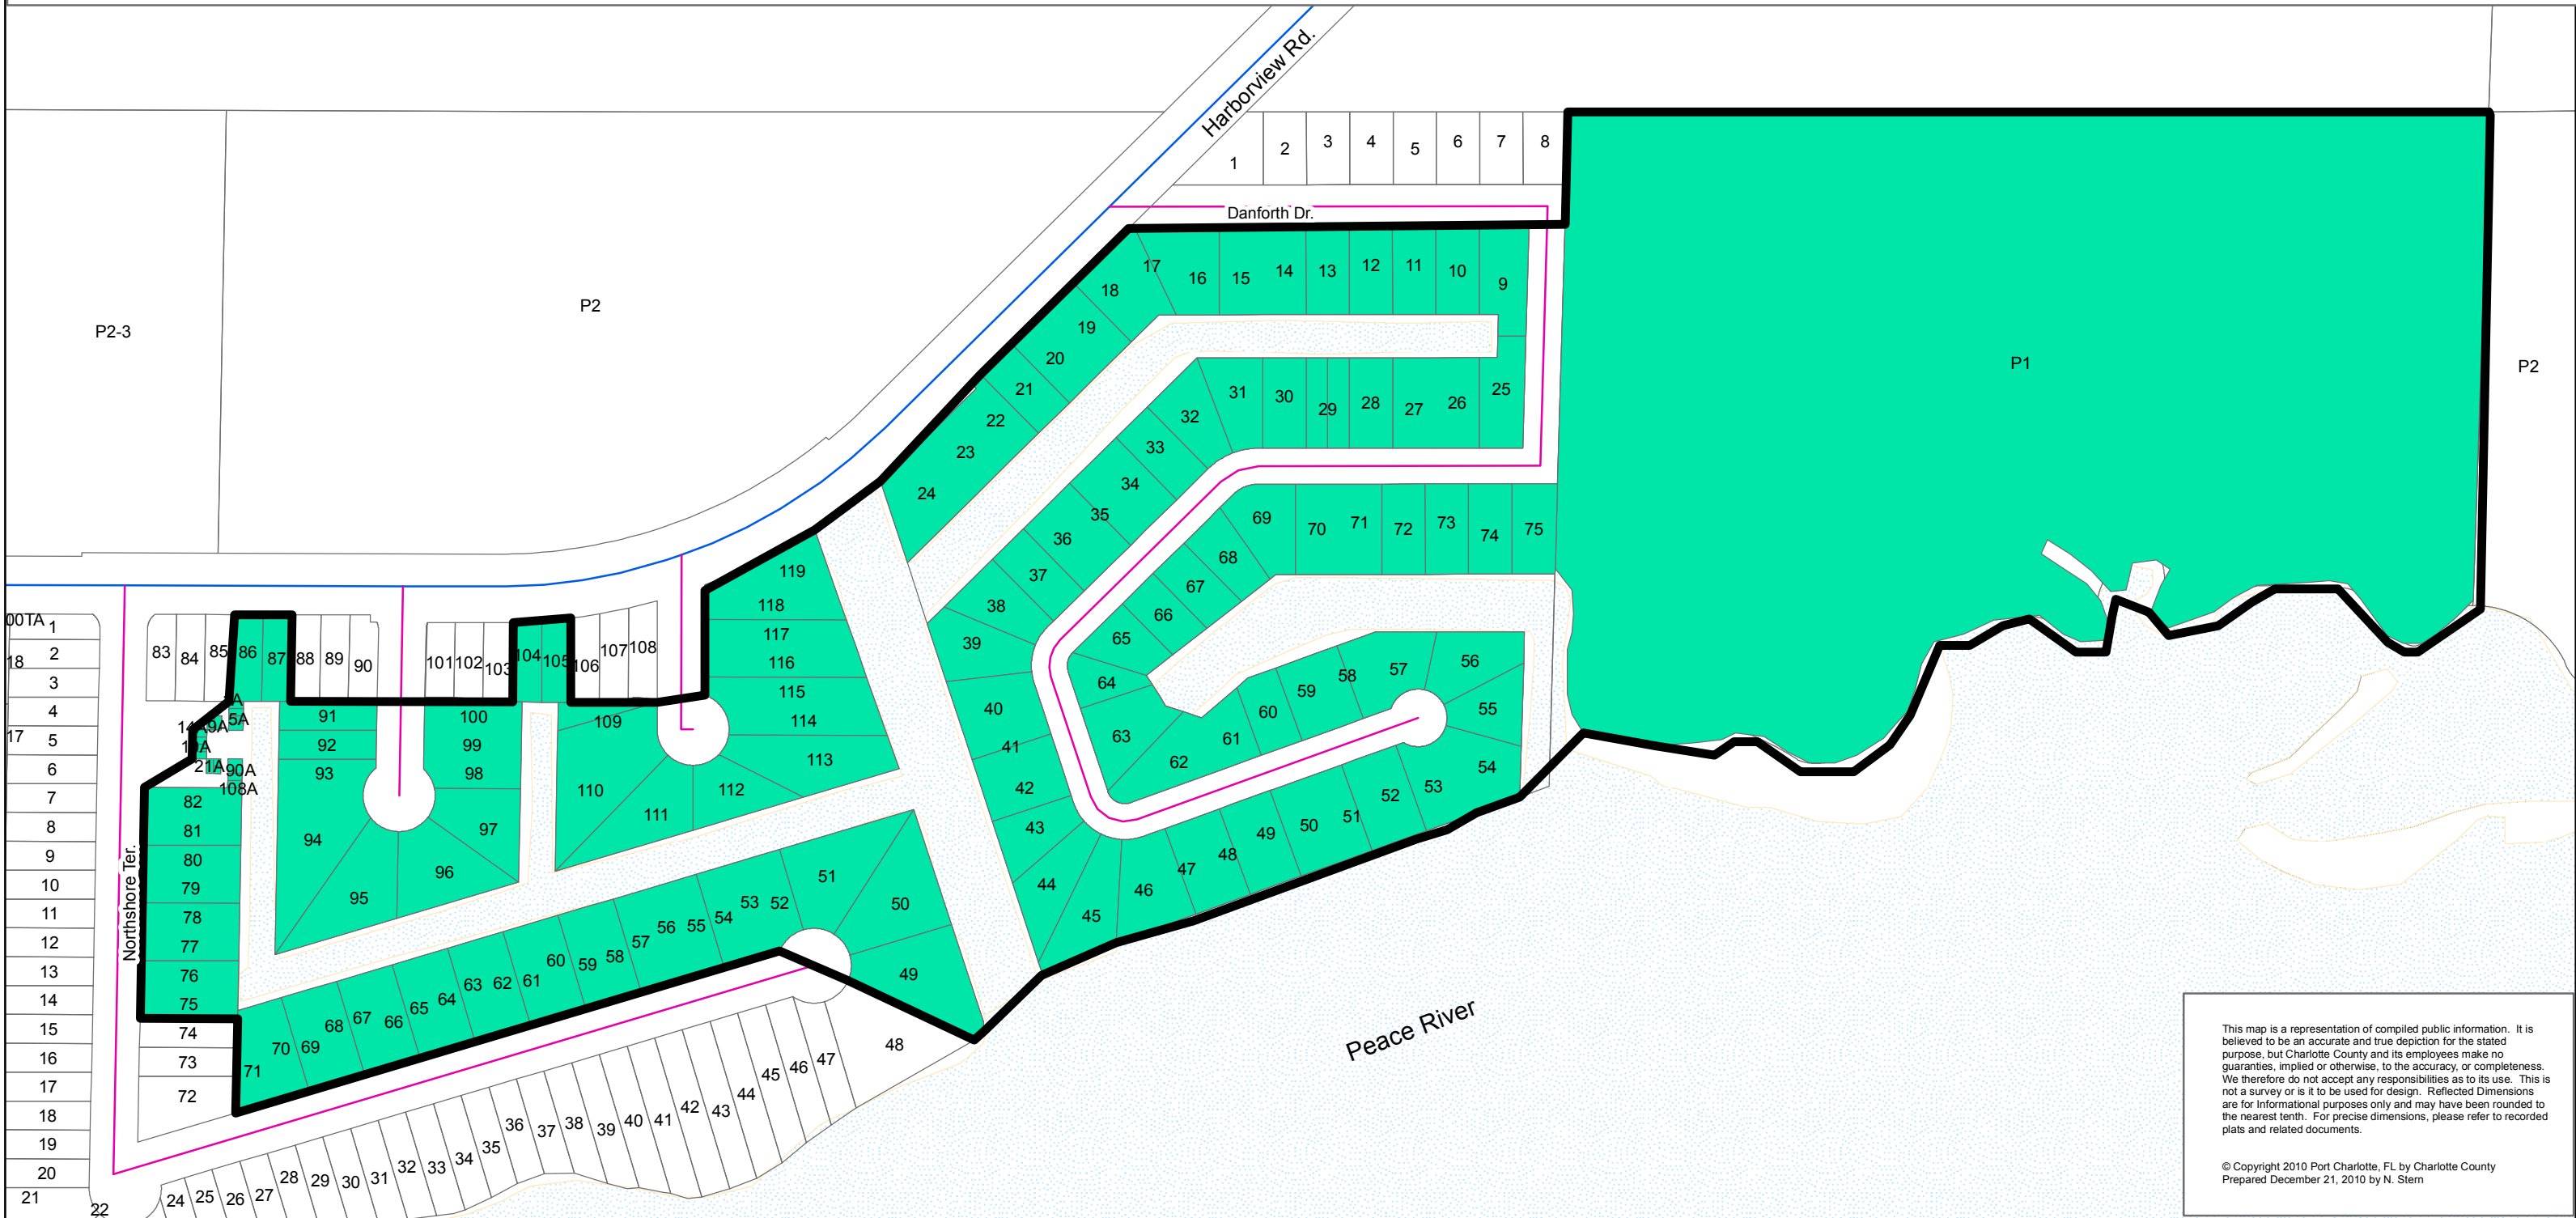

Suncoast Waterway Maintenance Unit

Suncoast Waterway Maintenance Boundary

© Copyright 2010 Port Charlotte, FL by Charlotte County
Prepared December 21, 2010 by N. Stern