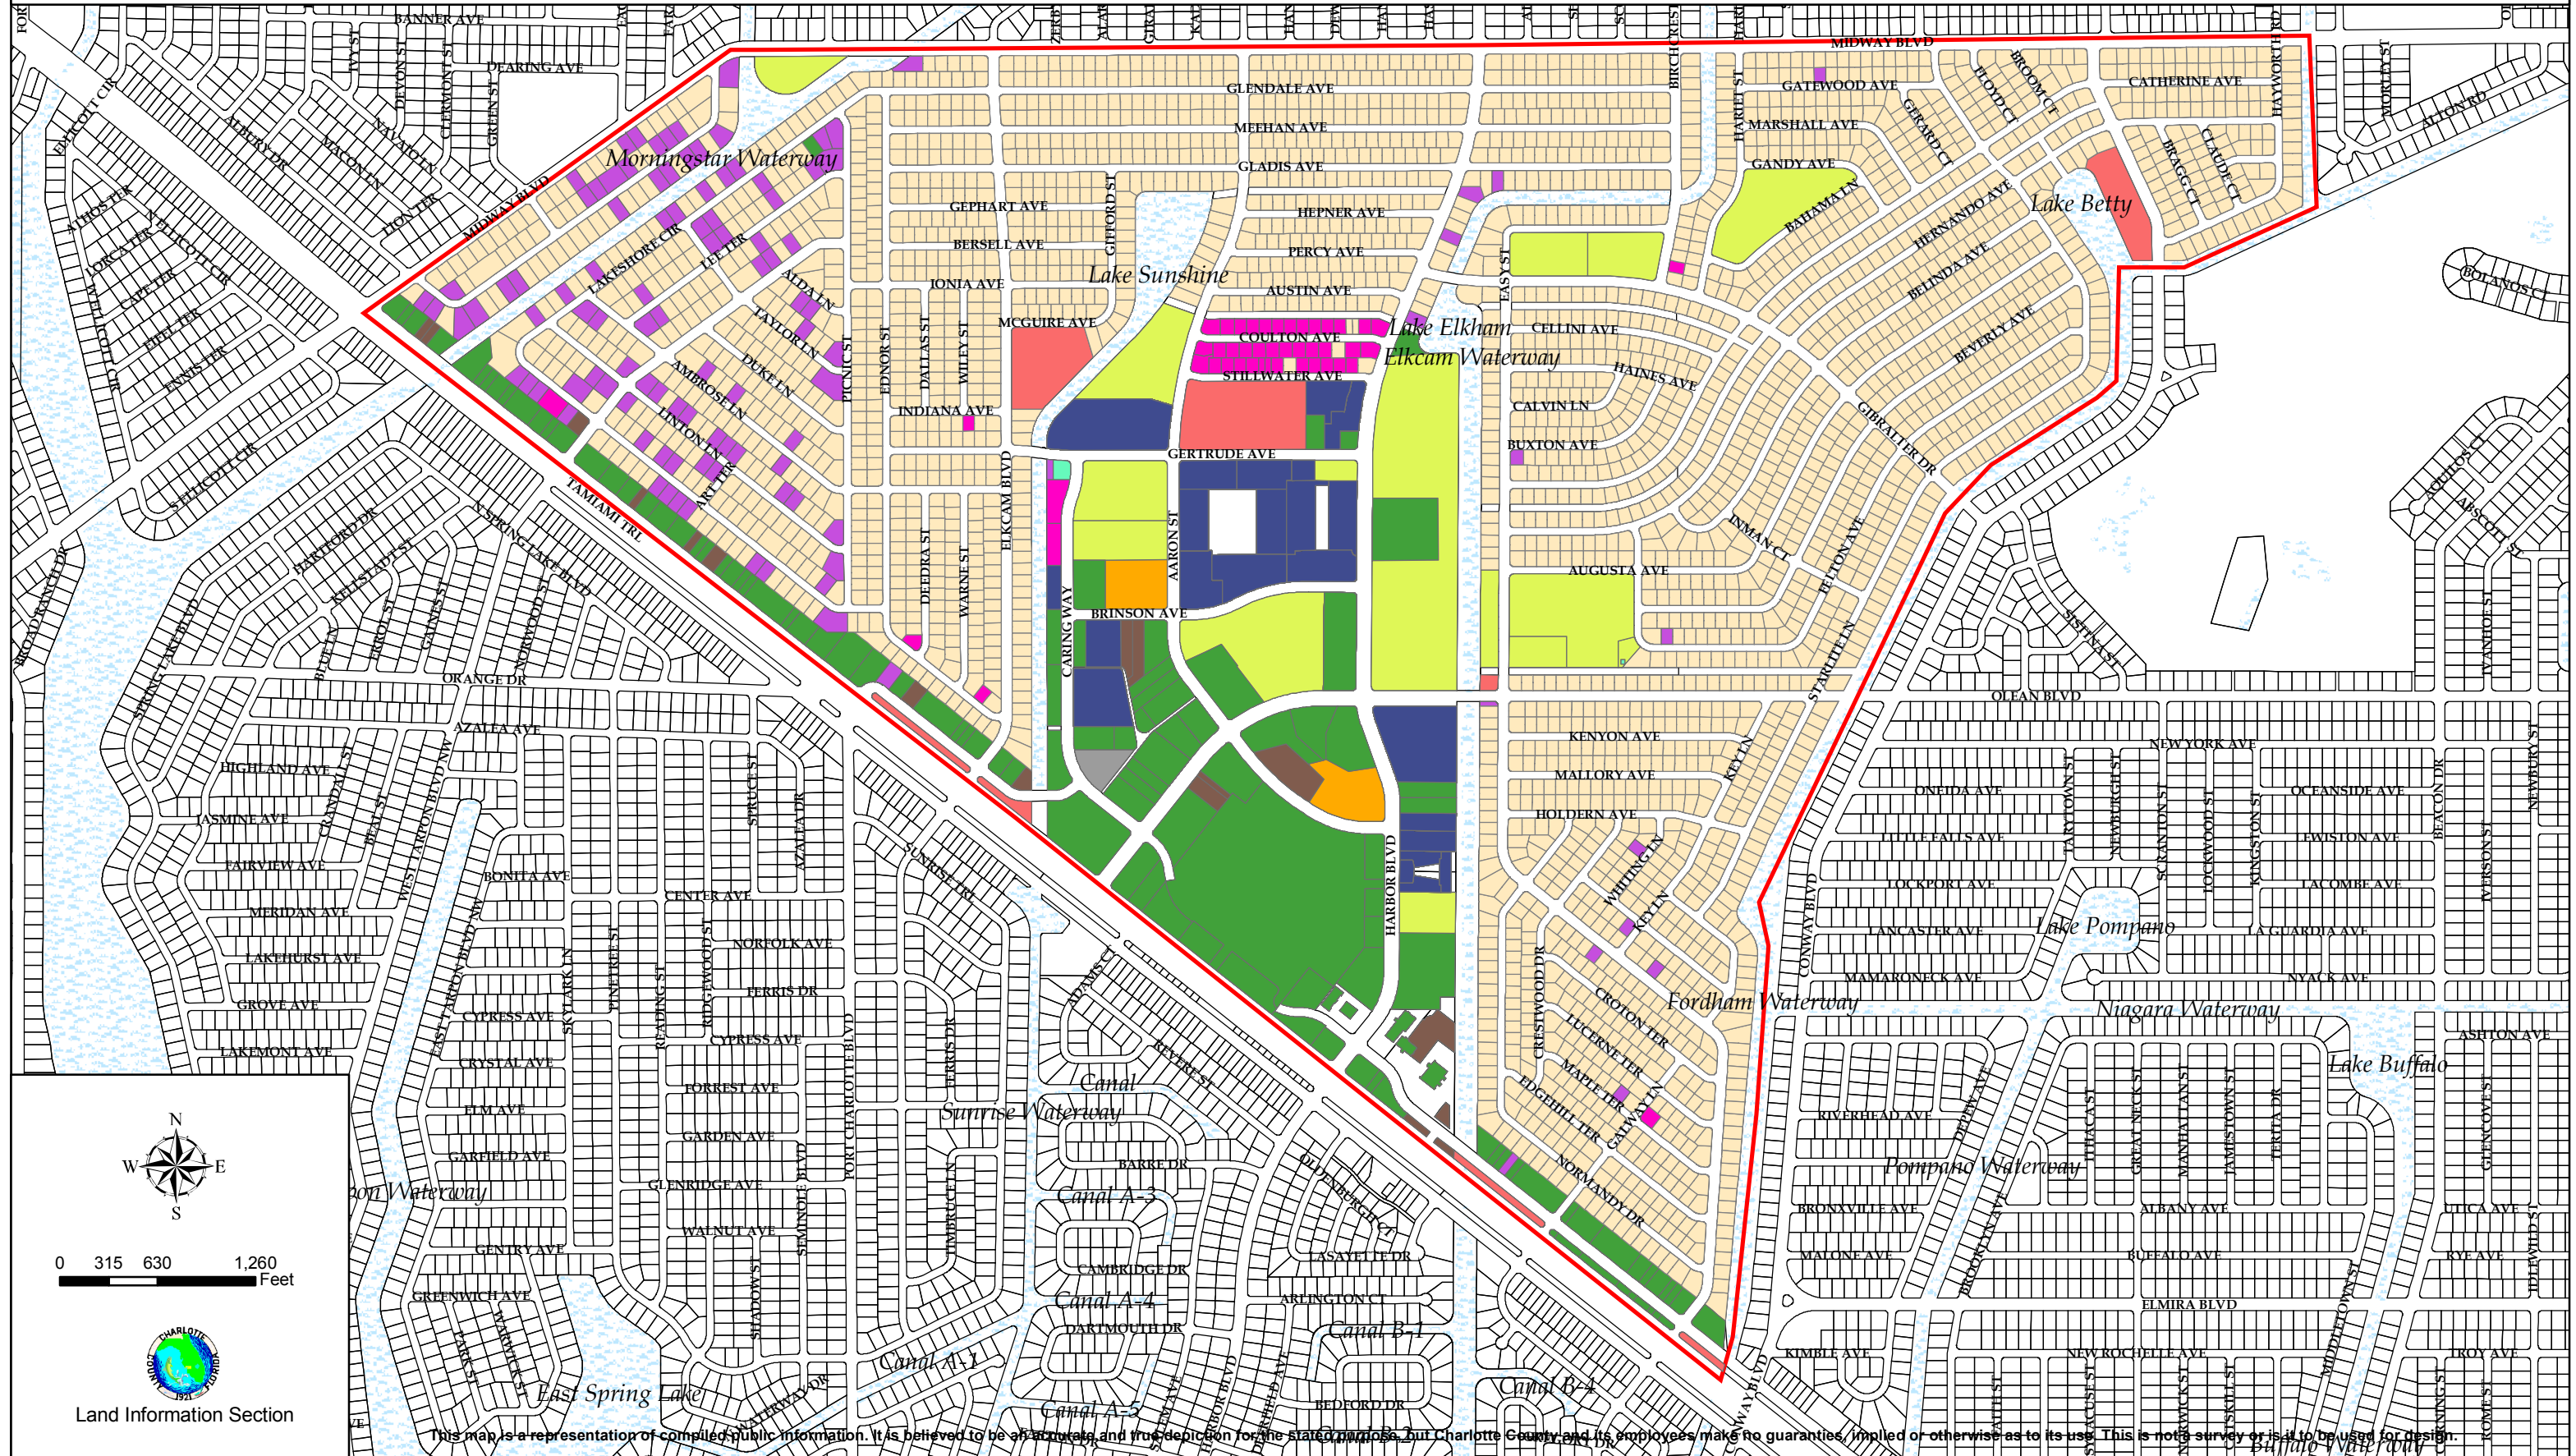

CHARLOTTE COUNTY NEIGHBORHOOD REDEVELOPMENT

Area 1 - Conway/Midway

Mapped 08/18/06 - MLB

Land Uses	Improved Commercial	Miscellaneous	Single Family Residential	Boundary
Condominium	Improved Industrial	Multi-Family < 10 Units	Vacant Commercial	
Government	Institutional	Ret. Homes	Vacant Residential	

This map is a representation of compiled public information. It is believed to be an accurate and true depiction for the stated purpose, but Charlotte County and its employees make no guarantee, implied or otherwise as to its use. This is not a survey or is it to be used for design.