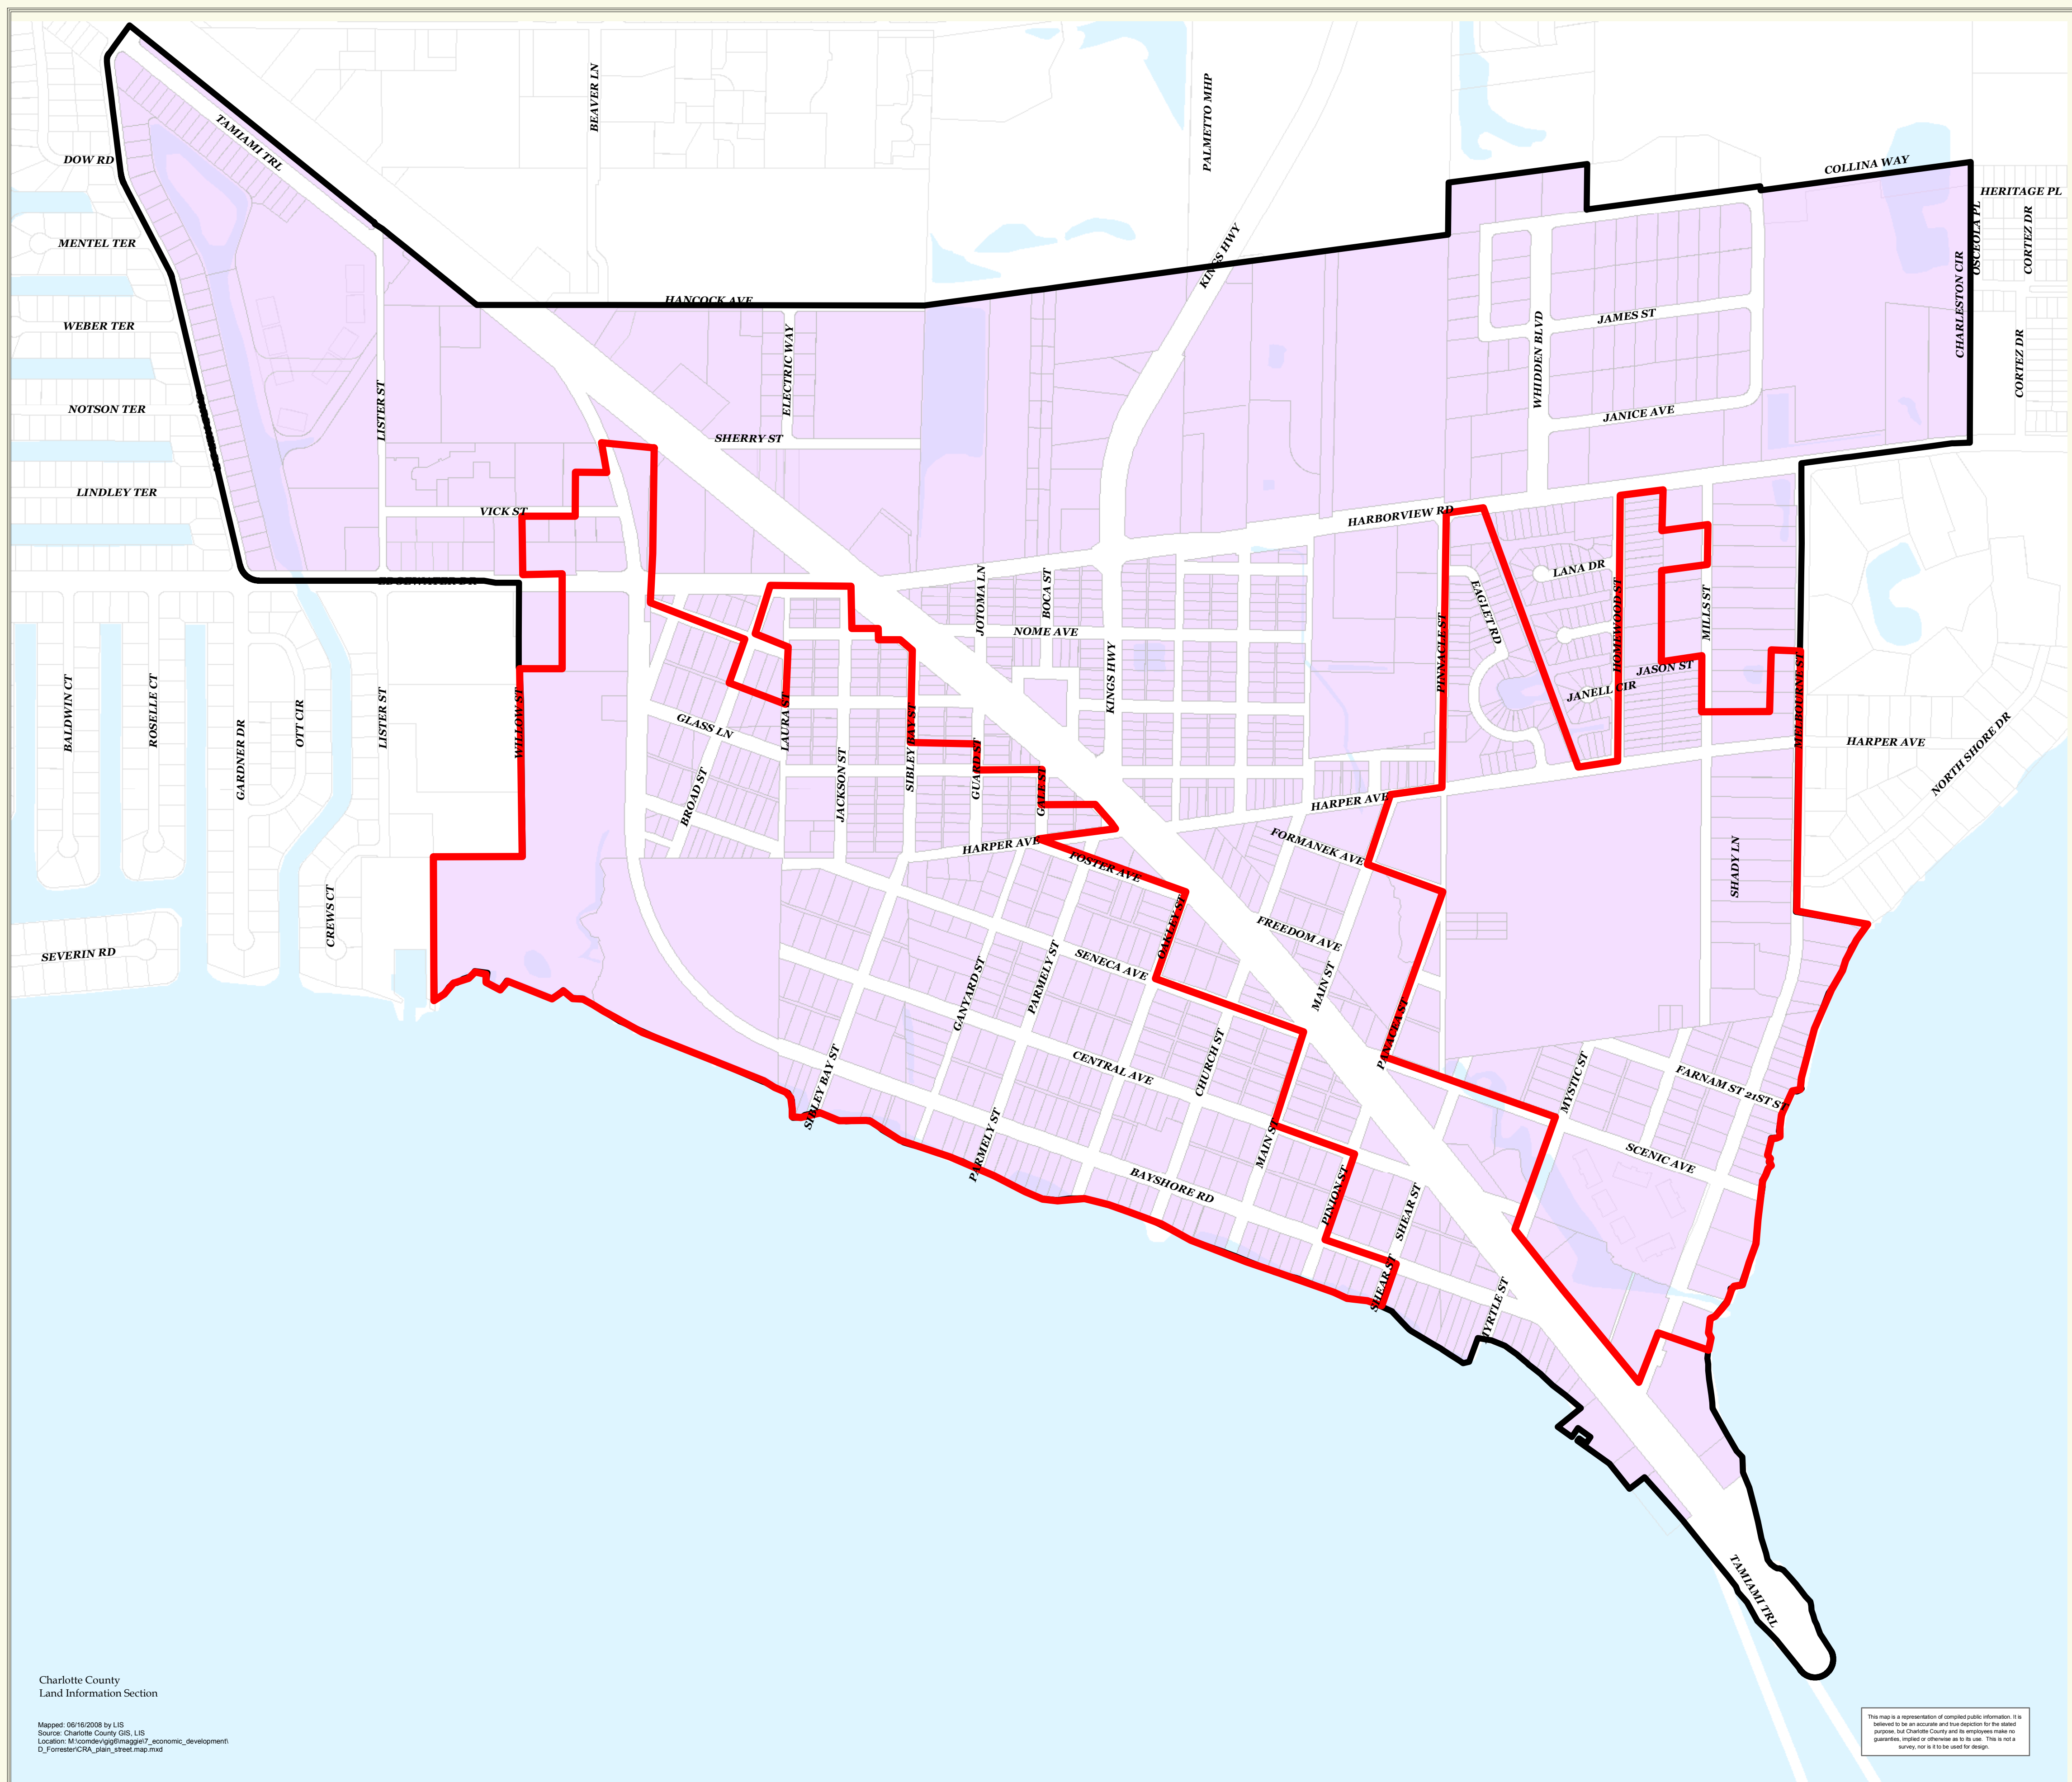

Charlotte Harbor Community Redevelopment Area

0 0.05 0.1 0.2 Miles

No-fill Zones

Charlotte County
Land Information Section